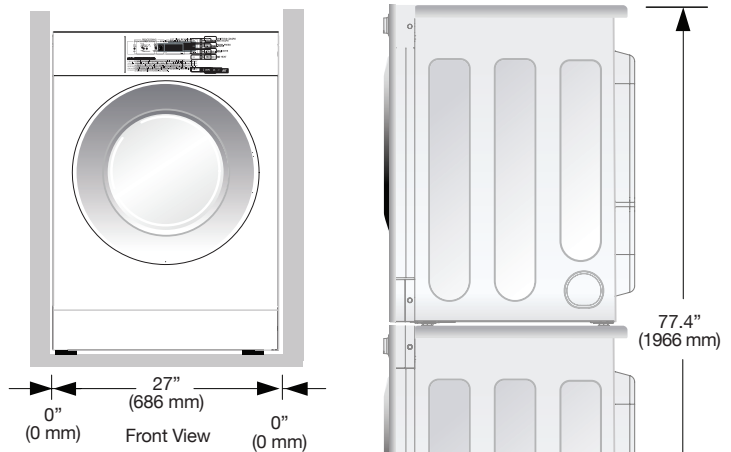

Giant C Dryer

LG PLATINUM DRYER

ARCHITECTURAL/MECHANICAL
PRODUCT SPECIFICATIONS

GDL1329 Dryer GAS ELECTRIC

CYLINDER		
Capacity <i>lbs</i>	22.5	22.5
Cylinder Diameter <i>inch</i>	26.1	26.1
Cylinder Depth <i>inch</i>	22.5	22.5
Cylinder Volume <i>cu ft</i>	7.3	7.3
DIMENSIONS & WEIGHT		
Net Weight <i>lbs</i>	130	130
Crated Weight <i>lbs</i>	143	143
Machine Dimensions <i>inch</i> WxDxH	27 X 30.1 X 38.7	27 X 30.1 X 38.7
Machine Depth w/Door Opening <i>inch</i>	49.8	49.8
Shipping Dimensions <i>inch</i> WxDxH	29.9 X 31.3 X 46.1	29.9 X 31.3 X 46.1
OPERATION		
Type of Drying	Ventilation	
Air Flow <i>CFM</i>	160	160
Motor <i>kW</i>	0.25	0.25
Gas Ratings <i>kW/BTU</i>	5.8 / 20,000	—
Heating Element <i>kW</i>	—	5.4
Program Duration (default) <i>minutes</i>	45	45
ELECTRIC RATINGS		
Available Voltages <i>V/Hz/A</i>	120/60/5 220-240/50/2.4 220/60/3 —	120(240)/60/26 220-240/50/22.5 220/60/21 240/50/19.5
CONNECTIONS		
Air Outlet Diameter <i>inch</i>	4	4
Exhaust Airflow Diameter <i>inch</i>	4	4
PROGRAMS		
High Temp	•	•
Med Temp	•	•
Low Temp	•	•
No Heat	•	•
ETERNAL FINISH		
Drum	Aluminum Coated Steel	