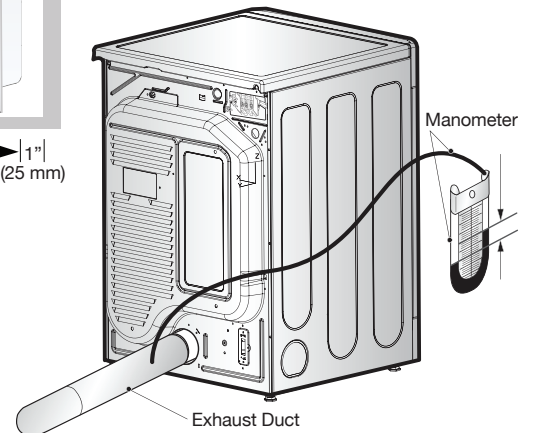

Giant C Dryer

LG PLATINUM DRYER

ARCHITECTURAL/MECHANICAL
PRODUCT SPECIFICATIONS

GDL1329 Dryer GAS ELECTRIC

CYLINDER		
Capacity <i>lbs</i>	22.5	22.5
Cylinder Diameter <i>inch</i>	26.1	26.1
Cylinder Depth <i>inch</i>	22.5	22.5
Cylinder Volume <i>cu ft</i>	7.3	7.3
DIMENSIONS & WEIGHT		
Net Weight <i>lbs</i>	130	130
Crated Weight <i>lbs</i>	143	143
Machine Dimensions <i>inch</i> WxDxH	27 X 30.1 X 38.7	27 X 30.1 X 38.7
Machine Depth w/Door Opening <i>inch</i>	49.8	49.8
Shipping Dimensions <i>inch</i> WxDxH	29.9 X 31.3 X 46.1	29.9 X 31.3 X 46.1
OPERATION		
Type of Drying	Ventilation	
Air Flow <i>CFM</i>	160	160
Motor <i>kW</i>	0.25	0.25
Gas Ratings <i>kW/BTU</i>	5.8 / 20,000	—
Heating Element <i>kW</i>	—	5.4
Program Duration (default) <i>minutes</i>	45	45
ELECTRIC RATINGS		
Available Voltages <i>V/Hz/A</i>	120/60/5 220-240/50/2.4 220/60/3 —	120(240)/60/26 220-240/50/22.5 220/60/21 240/50/19.5
CONNECTIONS		
Air Outlet Diameter <i>inch</i>	4	4
Exhaust Airflow Diameter <i>inch</i>	4	4
PROGRAMS		
High Temp	•	•
Med Temp	•	•
Low Temp	•	•
No Heat	•	•
ETERNAL FINISH		
Drum	Aluminum Coated Steel	