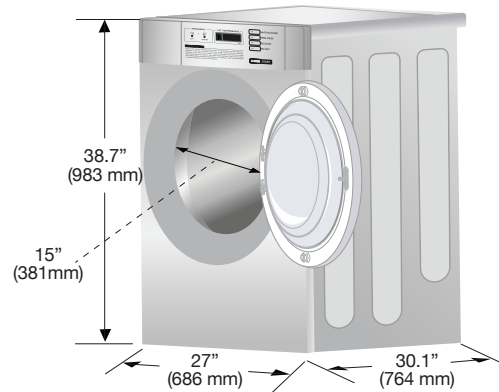

Giant C Dryer

LG PLATINUM DRYER

ARCHITECTURAL/MECHANICAL
PRODUCT SPECIFICATIONS

GDL1329 Dryer GAS ELECTRIC

CYLINDER		
Capacity <i>lbs</i>	22.5	22.5
Cylinder Diameter <i>inch</i>	26.1	26.1
Cylinder Depth <i>inch</i>	22.5	22.5
Cylinder Volume <i>cu ft</i>	7.3	7.3
DIMENSIONS & WEIGHT		
Net Weight <i>lbs</i>	130	130
Crated Weight <i>lbs</i>	143	143
Machine Dimensions <i>inch</i> WxDxH	27 X 30.1 X 38.7	27 X 30.1 X 38.7
Machine Depth w/Door Opening <i>inch</i>	49.8	49.8
Shipping Dimensions <i>inch</i> WxDxH	29.9 X 31.3 X 46.1	29.9 X 31.3 X 46.1
OPERATION		
Type of Drying	Ventilation	
Air Flow <i>CFM</i>	160	160
Motor <i>kW</i>	0.25	0.25
Gas Ratings <i>kW/BTU</i>	5.8 / 20,000	—
Heating Element <i>kW</i>	—	5.4
Program Duration (default) <i>minutes</i>	45	45
ELECTRIC RATINGS		
Available Voltages <i>V/Hz/A</i>	120/60/5 220-240/50/2.4 220/60/3 —	120(240)/60/26 220-240/50/22.5 220/60/21 240/50/19.5
CONNECTIONS		
Air Outlet Diameter <i>inch</i>	4	4
Exhaust Airflow Diameter <i>inch</i>	4	4
PROGRAMS		
High Temp	•	•
Med Temp	•	•
Low Temp	•	•
No Heat	•	•
ETERNAL FINISH		
Drum	Aluminum Coated Steel	