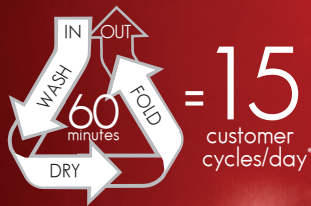

WHAT IS YOUR LAUNDRY'S CAPACITY ON PEAK DAYS?

E-Series ExpressWash
soft-mount washers

vs.

hard-mount washers

With up to 381 G-force extract, ExpressWash soft-mount washers remove more water per load—slashing dry-time and getting customers in and out in 60 minutes or less. In a business that operates on peak period hours, fast customer turnover can significantly increase your store profits. Additionally, the timesaving convenience is a customer advantage that standard hard-mount stores just can't match.