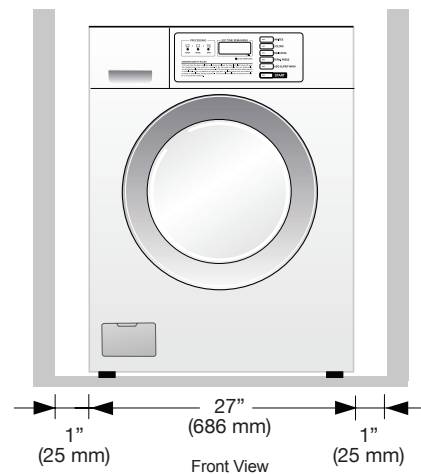

# Giant C Washer

### GCWM1069

CYLINDER	
Capacity <i>lbs</i>	22.5
Cylinder Diameter <i>inch</i>	22.1
Cylinder Depth <i>inch</i>	16.5
Cylinder Volume <i>cu ft</i>	3.7
DIMENSIONS & WEIGHT	
Net Weight <i>lbs</i>	196
Crated Weight <i>lbs</i>	213
Machine Dimensions <i>inch (mm)</i> WxDxH	27 x 30.2 x 38.7
Machine Depth w/Door Opening <i>inch</i>	50.8
Shipping Dimensions <i>inch</i> WxDxH	29.6 x 31.4 x 42.9
SPEED	
Washing Speed <i>rpm</i>	50
Extract (High Speed) <i>rpm</i>	1,200
G-force	451
WATER USAGE	
Water Consumption <i>gal</i>	- 17 - 21
NOISE & CYCLE TIME	
Noise Level (sound power) <i>dB</i>	< 62
Program Duration (default) <i>mins</i>	36
SYSTEM & CONTROL	
Inverter Direct Drive Motor	•
Drain System	BLDC Pump Drain
Auto Dosing Interface	•
Gyro Sensor	•
Damper	4 Friction Dampers
ETERNAL FINISH	
Drum	Stainless Steel
CONNECTIONS	
Available Voltages <i>V/Hz/Ph</i>	120/60/1
PCB Fuse - Main Control Board <i>Amps</i>	12
PCB Fuse - Filter Assembly <i>Amps</i>	15
HOSE	
Inlet Hose <i>ft</i>	4.92
Drain Hose <i>ft</i>	6.56