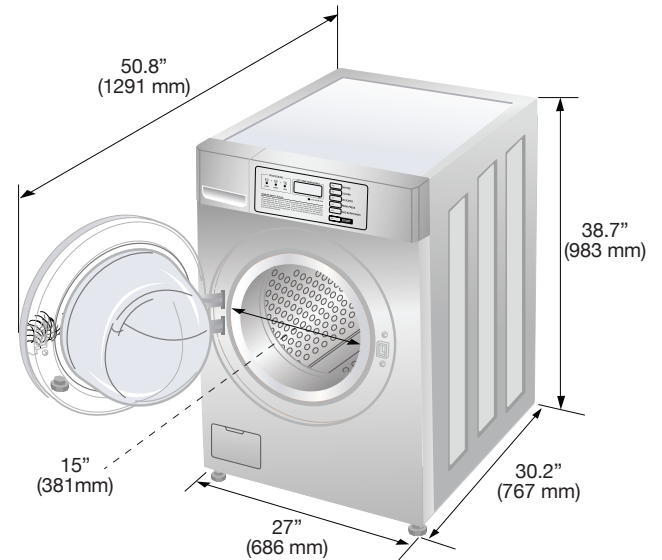

# Giant C Washer

### GCWM1069

CYLINDER	
Capacity <i>lbs</i>	22.5
Cylinder Diameter <i>inch</i>	22.1
Cylinder Depth <i>inch</i>	16.5
Cylinder Volume <i>cu ft</i>	3.7
DIMENSIONS & WEIGHT	
Net Weight <i>lbs</i>	196
Crated Weight <i>lbs</i>	213
Machine Dimensions <i>inch (mm)</i> WxDxH	27 x 30.2 x 38.7
Machine Depth w/Door Opening <i>inch</i>	50.8
Shipping Dimensions <i>inch</i> WxDxH	29.6 x 31.4 x 42.9
SPEED	
Washing Speed <i>rpm</i>	50
Extract (High Speed) <i>rpm</i>	1,200
G-force	451
WATER USAGE	
Water Consumption <i>gal</i>	- 17 - 21
NOISE & CYCLE TIME	
Noise Level (sound power) <i>dB</i>	< 62
Program Duration (default) <i>mins</i>	36
SYSTEM & CONTROL	
Inverter Direct Drive Motor	•
Drain System	BLDC Pump Drain
Auto Dosing Interface	•
Gyro Sensor	•
Damper	4 Friction Dampers
ETERNAL FINISH	
Drum	Stainless Steel
CONNECTIONS	
Available Voltages <i>V/Hz/Ph</i>	120/60/1
PCB Fuse - Main Control Board <i>Amps</i>	12
PCB Fuse - Filter Assembly <i>Amps</i>	15
HOSE	
Inlet Hose <i>ft</i>	4.92
Drain Hose <i>ft</i>	6.56