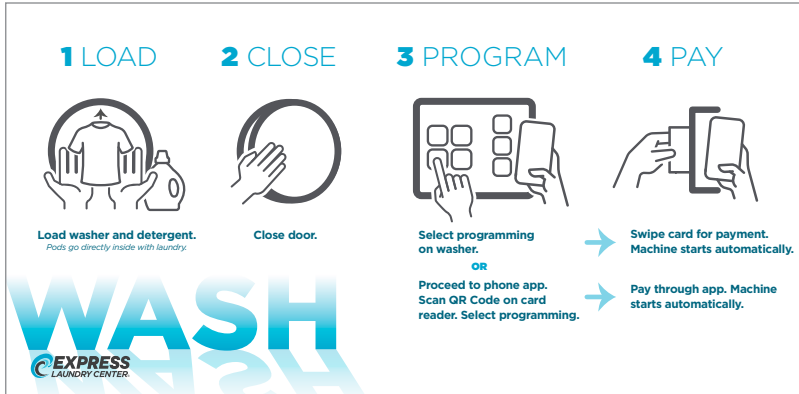

signs

Instruction Signs

Part No: EX-WASH-SIGN (shown)
Part No: CG-WASH-SIGN