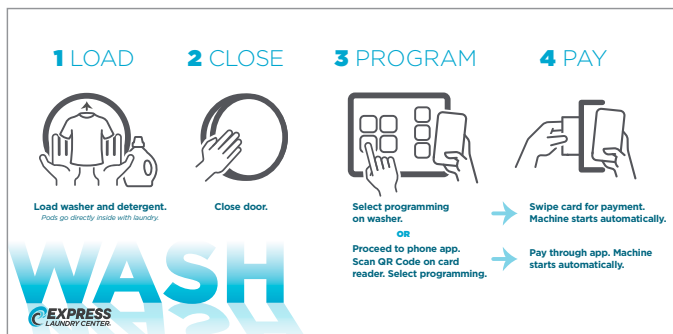

Adheres to back of sign for wall mounting; gently pull down on tab for easy removal.

This is what your signs could look like hanging in your laundromat.

Layout Options

For the Express Laundry Center branded store, use "EX" part number to designate this layout.