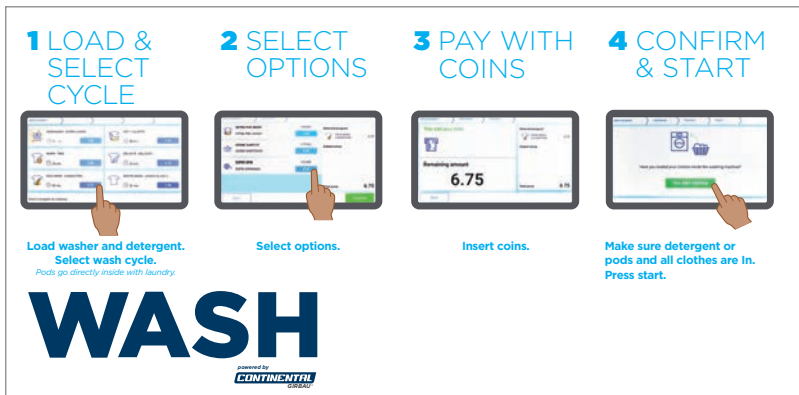

Part No: EX-GSWASH-SIGN
Part No: CG-GSWASH-SIGN (shown)