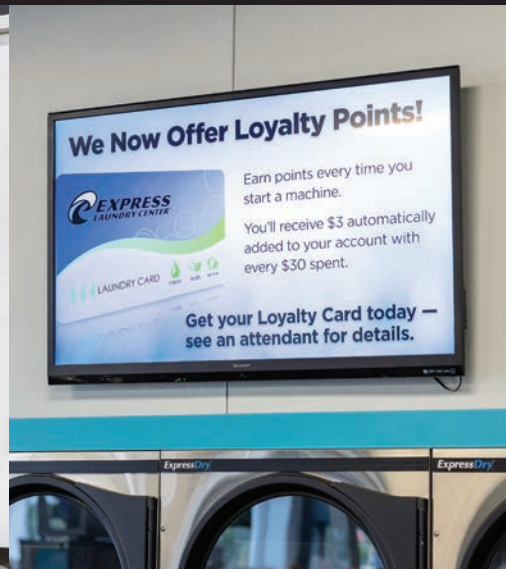

signage catalog

instruction & price signs

informative signs

machine labels

custom projects

Girbau Creative Services offers signage and labeling for Continental Girbau laundries and Express Laundry Centers, as well as complete custom designs. All signs are available for direct shipment.