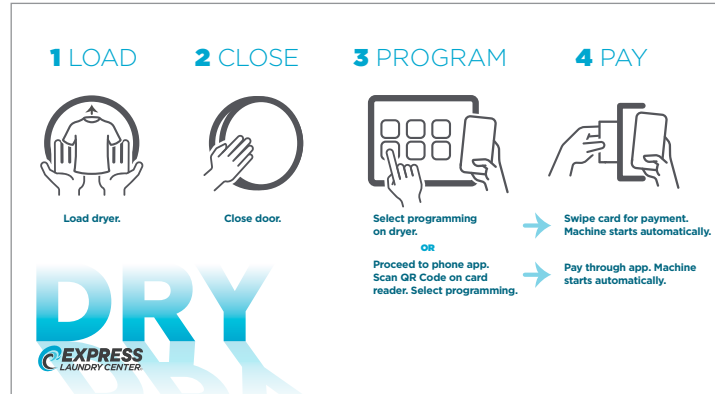

Part No: EX-DRY-SIGN (shown)
Part No: CG-DRY-SIGN

As an alternative to signs, dryer price labels can be found on page 11.

PROGRAM and **PAY** will be customized to your store.