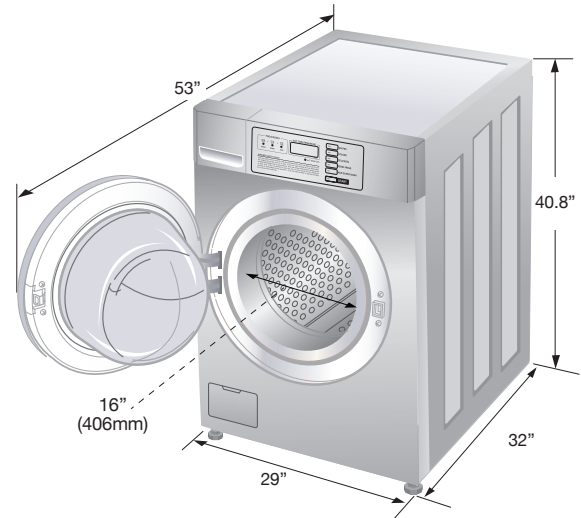

Titan Pro Washer

LG TITAN PRO WASHER

TCW2013

<i>CYLINDER</i>	
Capacity <i>lbs</i>	35
Cylinder Diameter <i>inch</i>	24
Cylinder Depth <i>inch</i>	20.4
Cylinder Volume <i>cu ft</i>	5.2
<i>DIMENSIONS & WEIGHT</i>	
Net Weight <i>lbs</i>	221.8
Crated Weight <i>lbs</i>	248
Machine Dimensions <i>inch</i> WxDxH	29 x 32 x 40.8
Machine Depth w/Door Opening <i>inch</i>	53
Shipping Dimensions <i>inch</i> WxDxH	31 x 33.3 x 44.3
<i>SPEED</i>	
Washing Speed <i>rpm</i>	46
Extract (High Speed) <i>rpm</i>	1,000
G-force	342
<i>WATER USAGE & CONNECTIONS</i>	
Water Inlets <i>inch</i>	2 @ 3/4
Drain Diameter <i>inch</i>	2
Water Consumption <i>gal</i>	- 18.5 - 22.5
<i>NOISE & CYCLE TIME</i>	
Noise Level (sound power) <i>dB</i>	< 62
Program Duration (default) <i>mins</i>	35
<i>SYSTEM & CONTROL</i>	
Inverter Direct Drive Motor	•
Drain System	BLDC
Auto Dosing Interface	•
Gyro Sensor	•
Damper	4 Friction Dampers
<i>ETERNAL FINISH</i>	
Drum	Stainless Steel Drum
<i>CONNECTIONS</i>	
Available Voltages <i>V/Hz/Ph</i>	120/60/1
PCB Fuse - Main Control Board <i>Amps</i>	12
PCB Fuse - Filter Assembly <i>Amps</i>	15
<i>HOSE</i>	
Inlet Hose <i>ft</i>	4.92
Drain Hose <i>ft</i>	6.82