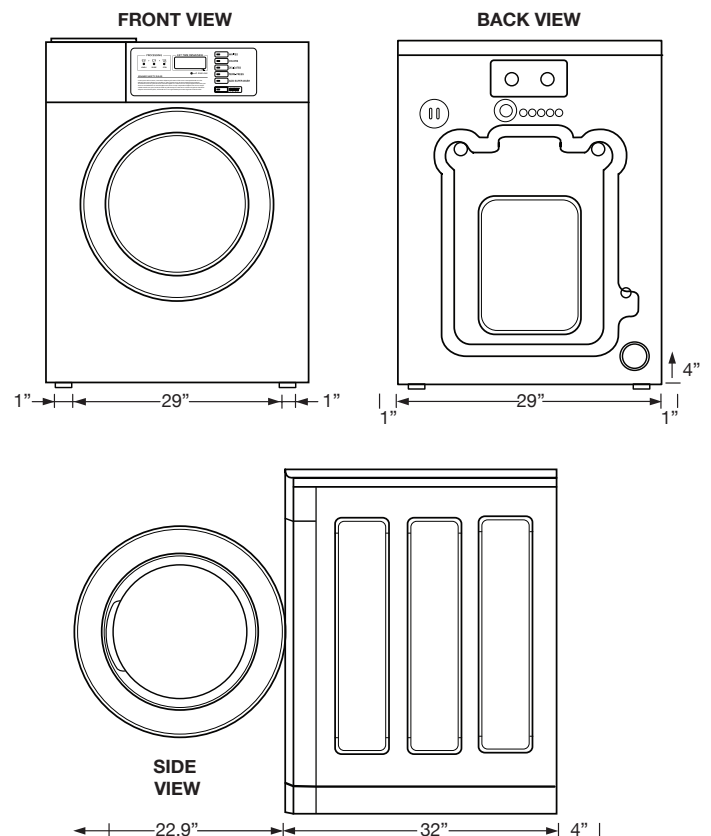

Titan Pro Washer

LG TITAN PRO WASHER

TCW2013

<i>CYLINDER</i>	
Capacity <i>lbs</i>	35
Cylinder Diameter <i>inch</i>	24
Cylinder Depth <i>inch</i>	20.4
Cylinder Volume <i>cu ft</i>	5.2
<i>DIMENSIONS & WEIGHT</i>	
Net Weight <i>lbs</i>	221.8
Crated Weight <i>lbs</i>	248
Machine Dimensions <i>inch</i> WxDxH	29 x 32 x 40.8
Machine Depth w/Door Opening <i>inch</i>	53
Shipping Dimensions <i>inch</i> WxDxH	31 x 33.3 x 44.3
<i>SPEED</i>	
Washing Speed <i>rpm</i>	46
Extract (High Speed) <i>rpm</i>	1,000
G-force	342
<i>WATER USAGE & CONNECTIONS</i>	
Water Inlets <i>inch</i>	2 @ 3/4
Drain Diameter <i>inch</i>	2
Water Consumption <i>gal</i>	- 18.5 - 22.5
<i>NOISE & CYCLE TIME</i>	
Noise Level (sound power) <i>dB</i>	< 62
Program Duration (default) <i>mins</i>	35
<i>SYSTEM & CONTROL</i>	
Inverter Direct Drive Motor	•
Drain System	BLDC
Auto Dosing Interface	•
Gyro Sensor	•
Damper	4 Friction Dampers
<i>ETERNAL FINISH</i>	
Drum	Stainless Steel Drum
<i>CONNECTIONS</i>	
Available Voltages <i>V/Hz/Ph</i>	120/60/1
PCB Fuse - Main Control Board <i>Amps</i>	12
PCB Fuse - Filter Assembly <i>Amps</i>	15
<i>HOSE</i>	
Inlet Hose <i>ft</i>	4.92
Drain Hose <i>ft</i>	6.82

Specifications subject to change without notice or obligation. Contact Girbau North America at (800) 256-1073 for dimensions not shown or for clarification.

LG